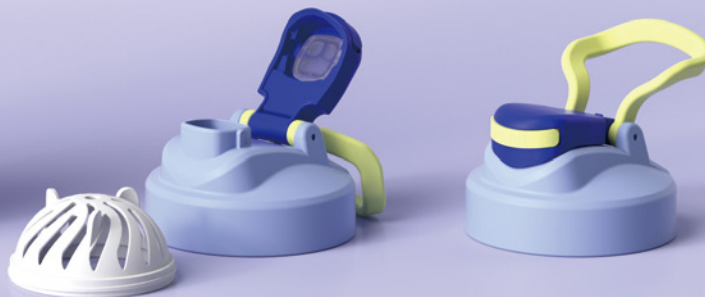

25oz / 750ml

Item size : 9.25*9.25*24.7cm

Carton size: 41.2*61.8*26cm

N.W/G.W(KG) : 10/11.5kg

24PCS/CTN