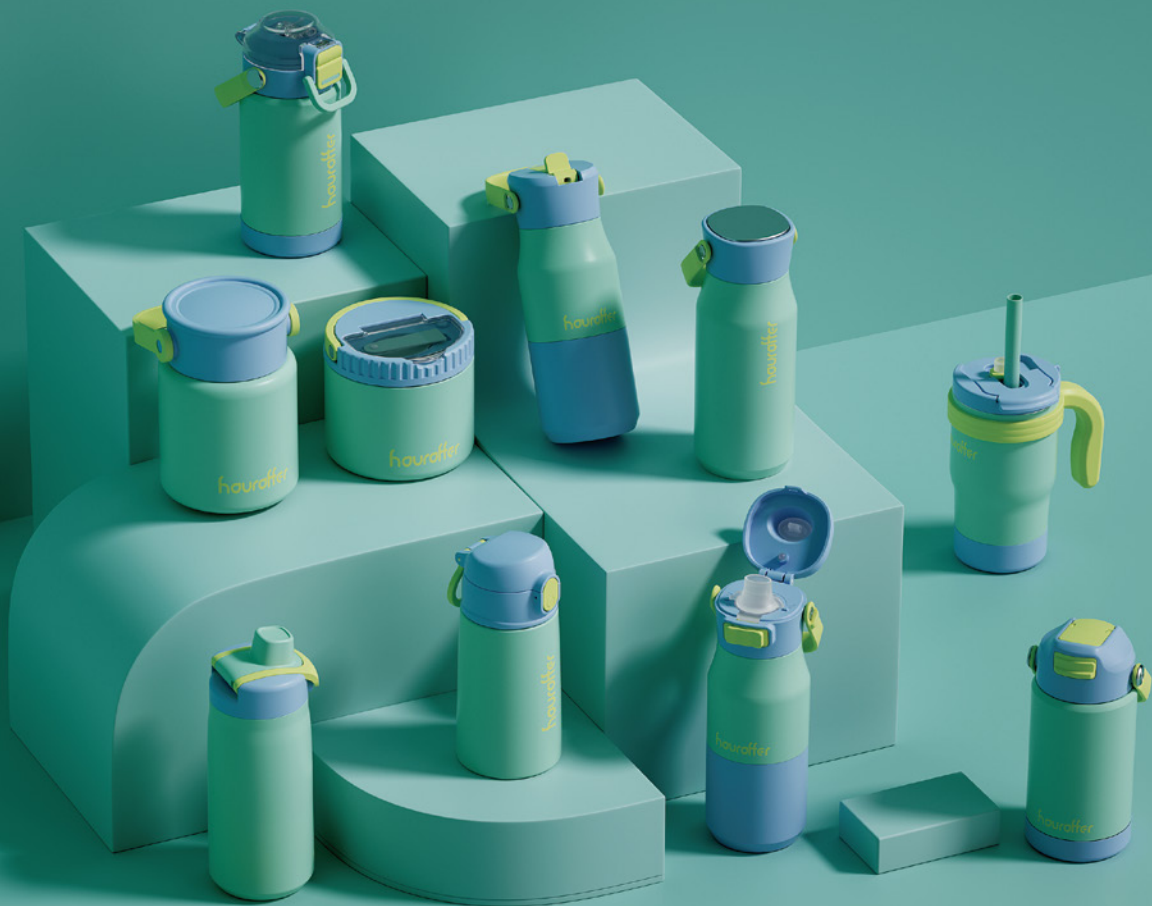

KIDS BOTTLE